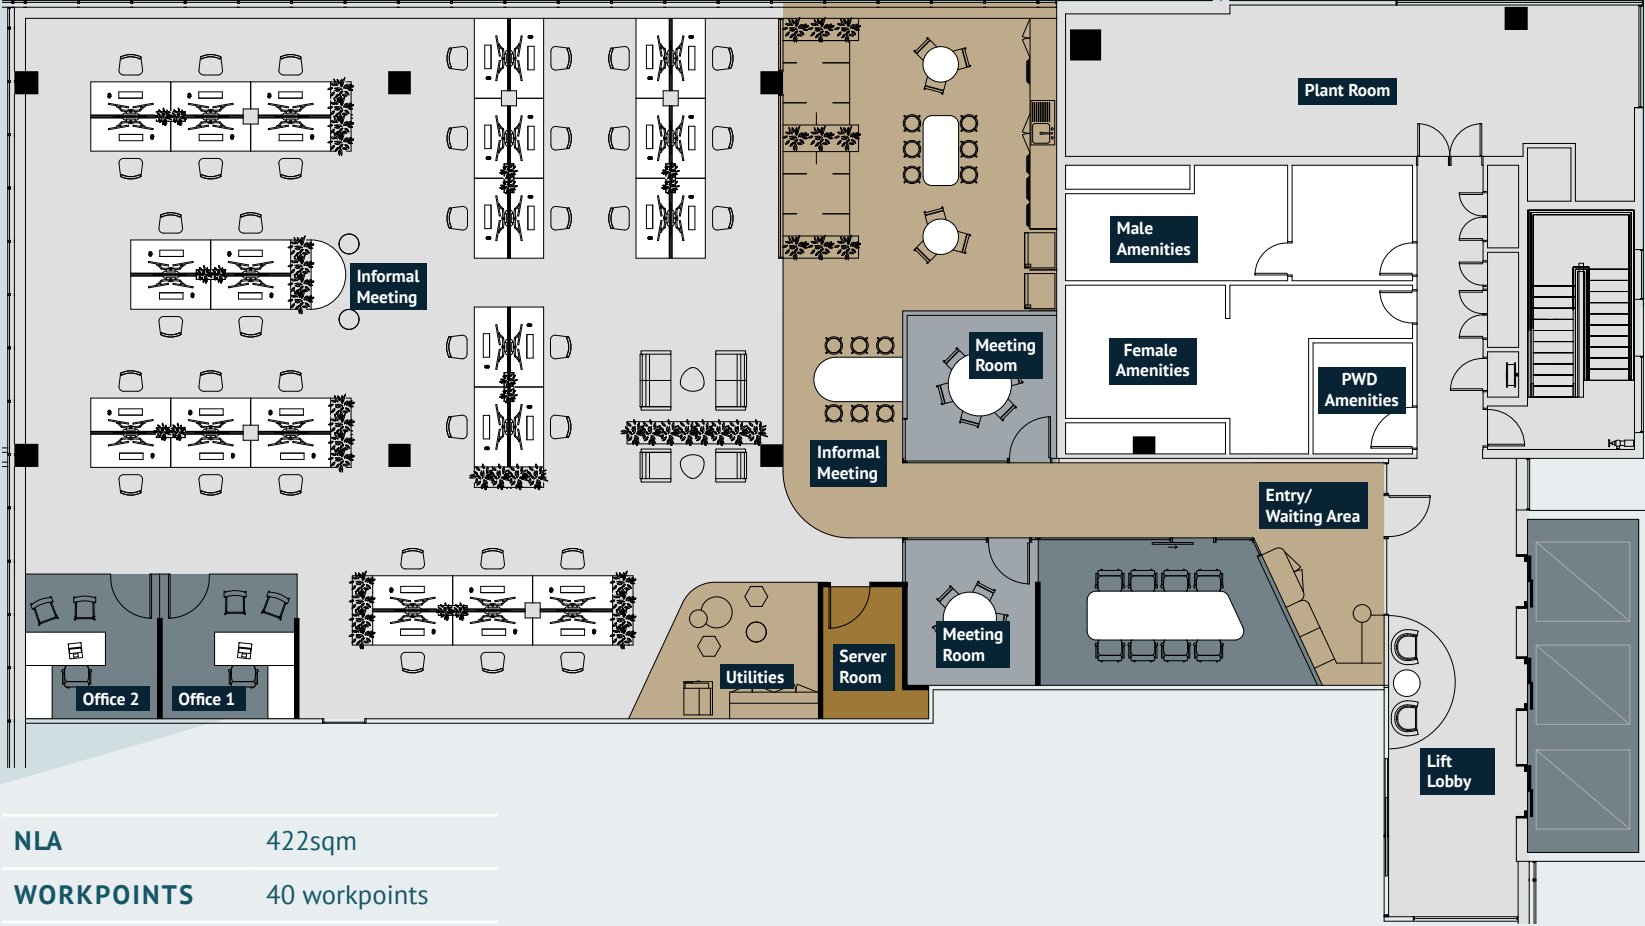

WATERLOO JUNCTION

# BRAND NEW PART FLOOR FITOUT

NLA 422sqm

WORKPOINTS 40 workpoints